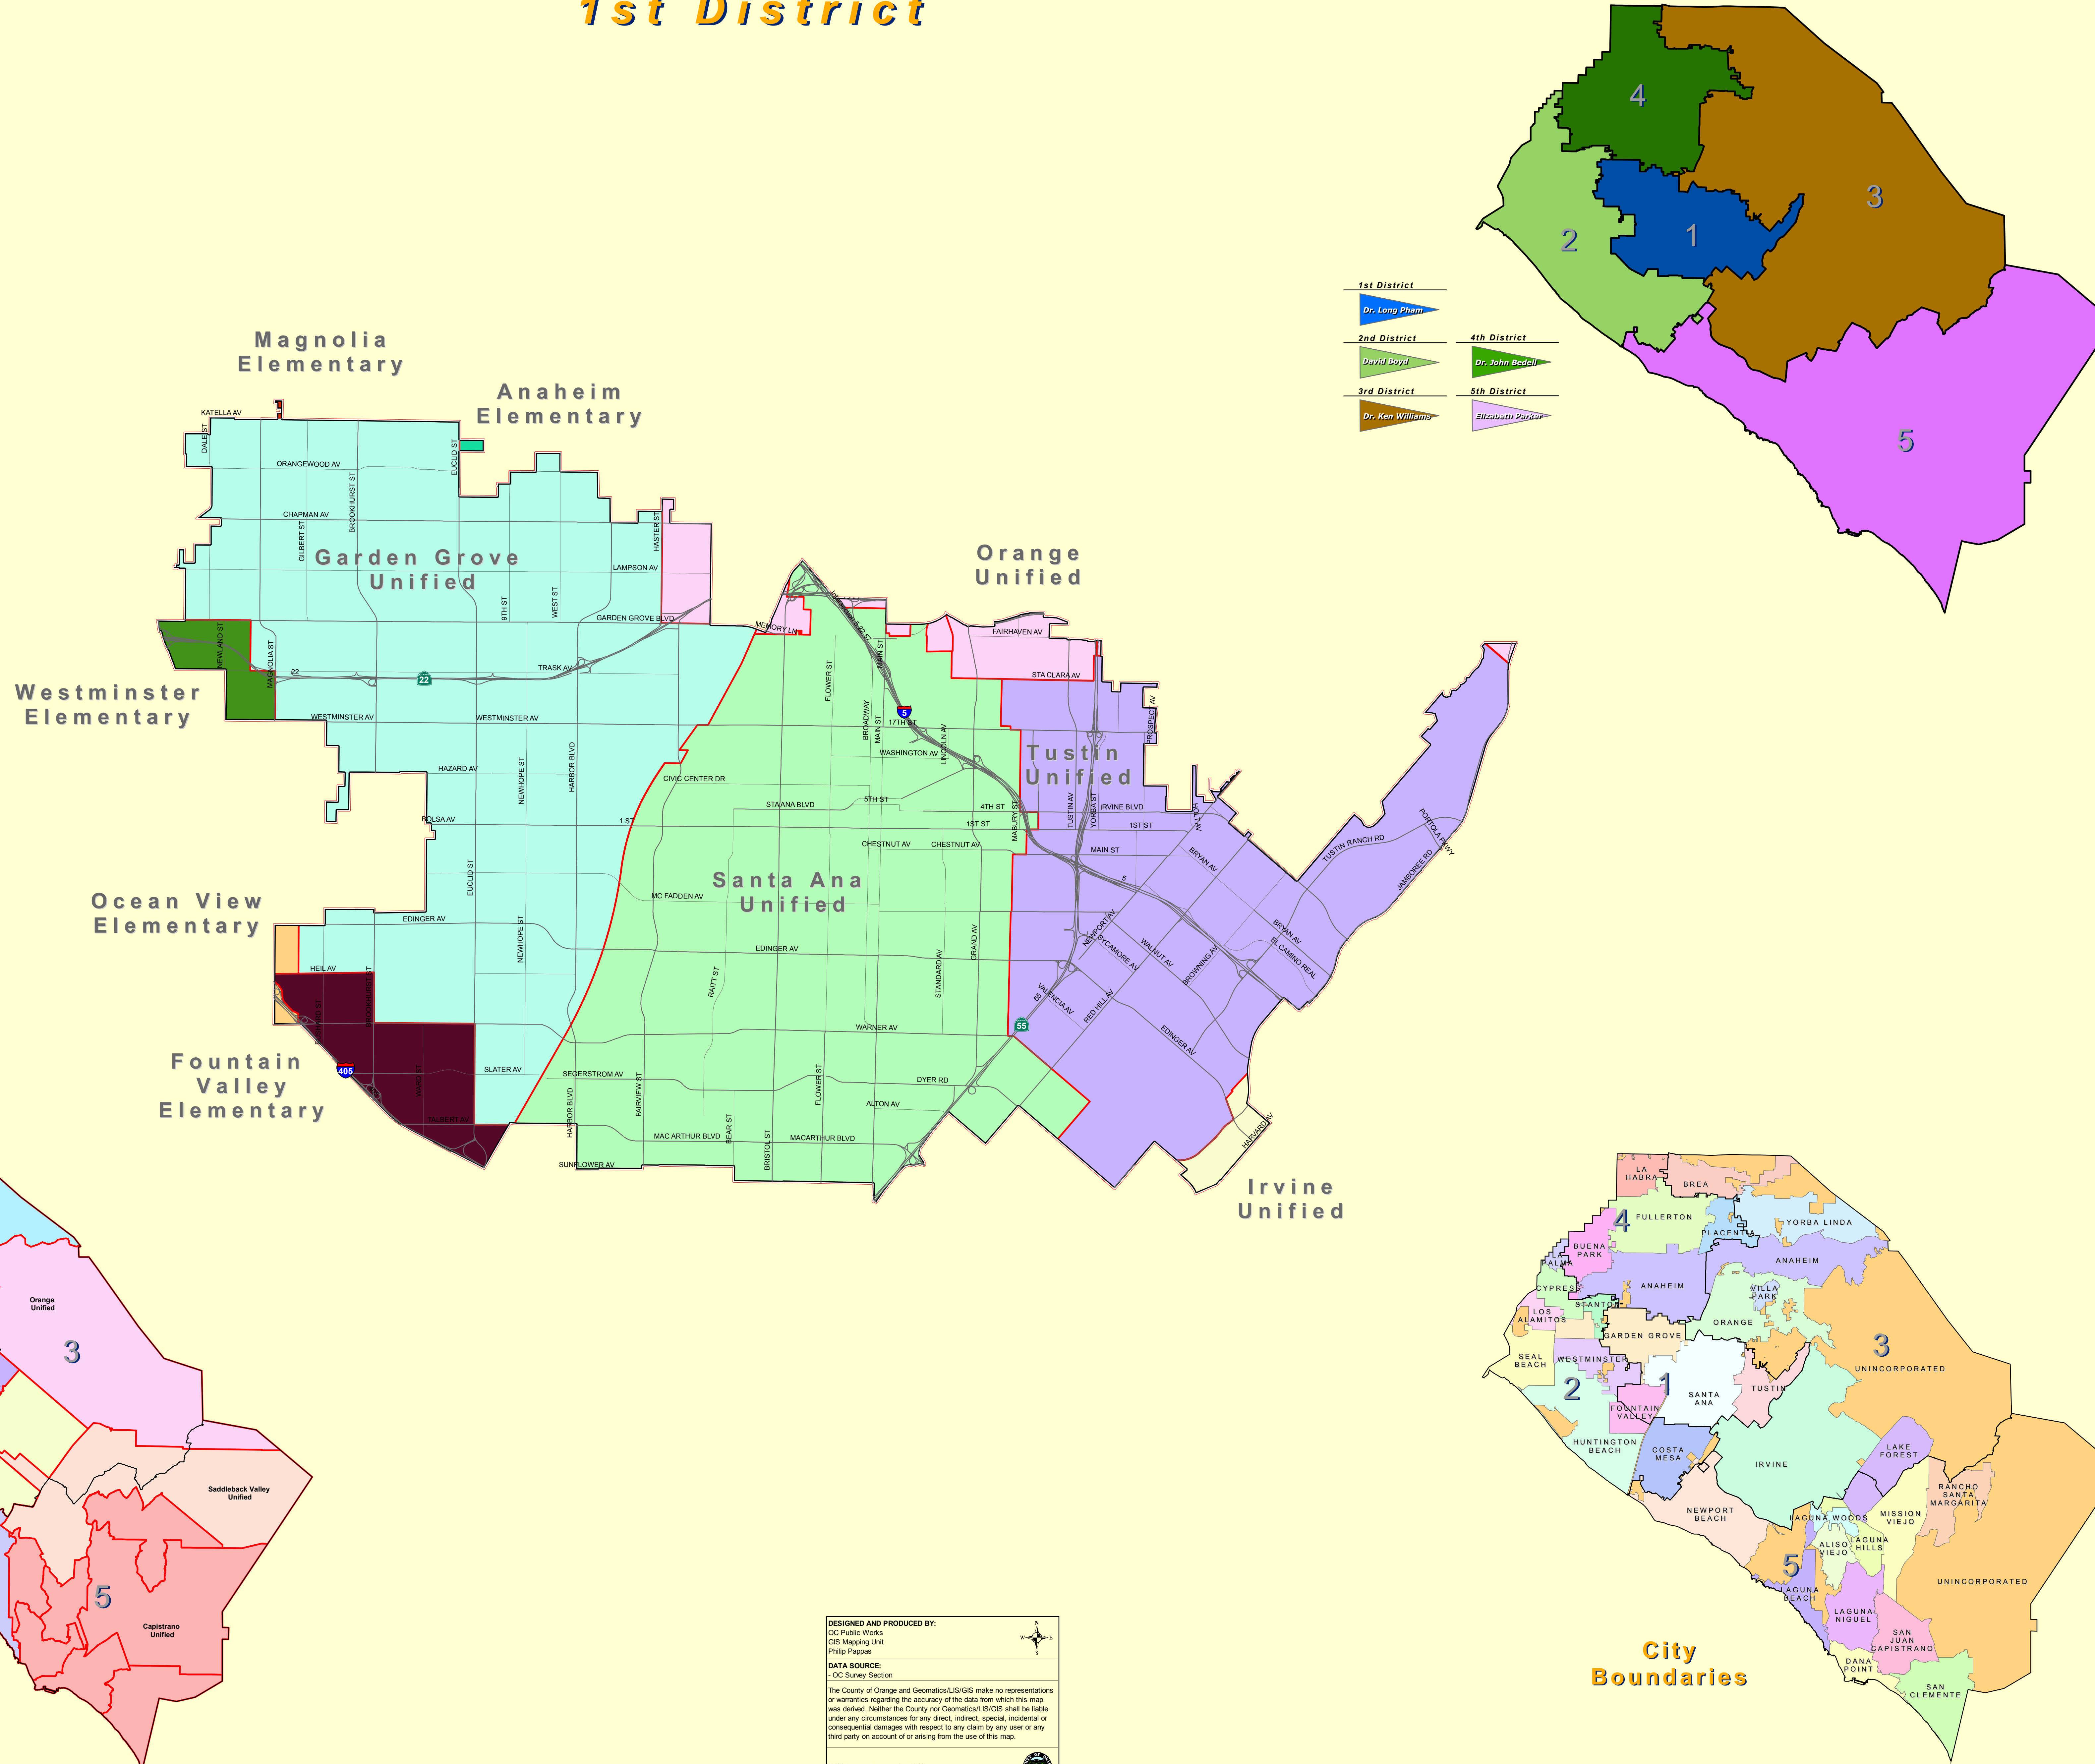

Orange County Board of Education 1st District